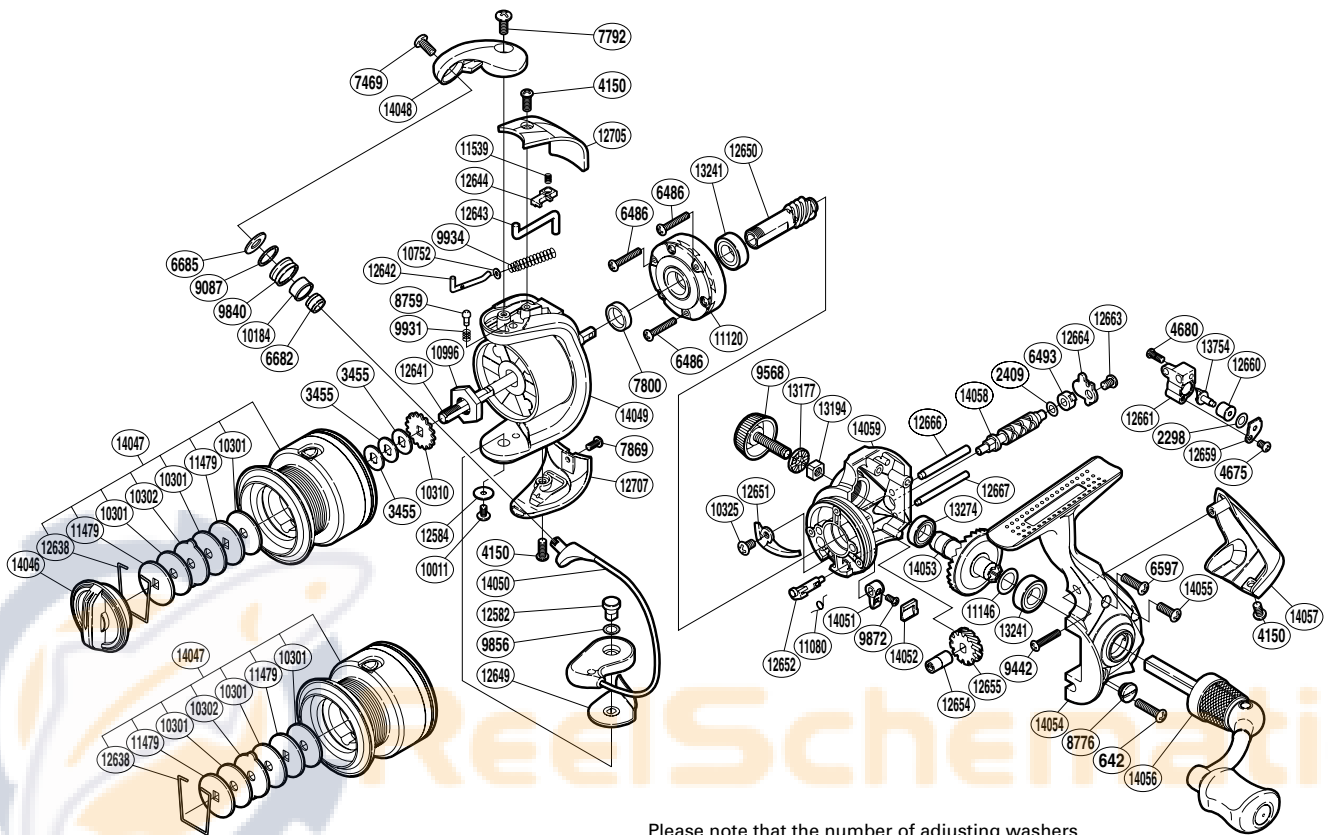

SHIMANO

TECHNIUM S A-RB

TEC-1000FC

(1SG761002G)

Please note that the number of adjusting washers may not be the same as shown in the exploded views. (Adjustment will vary with each individual product.)

Part No.	Description	Part No.	Description	Part No.	Description
RD 0642	Screw	RD10184	Line Roller Bushing	RD12661	Oscillating Slider
RD 2298	Spacer	RD10301	Drag Washer	RD12663	Screw
RD 2409	Spacer	RD10302	Eared Washer	RD12664	Worm Shaft Retainer
RD 3455	Spool Washer	RD10310	Spool Support	RD12666	Oscillating Guide A
RD 4150	Screw	RD10325	Screw	RD12667	Oscillating Guide B
RD 4675	Screw	RD10752	Bail Spring Guide A Support	RD12705	Bail Spring Cover
RD 4680	Screw	RD10996	Rotor Nut	RD12707	Bail Hold Support Guard
RD 6486	Screw	RD11080	Anti-Reverse Cam Spring	RD13177	Handle Screw Cap Spacer
RD 6493	Worm Bushing (rear)	RD11120	Roller Clutch Assembly	RD13194	Handle Screw Lock
RD 6597	Screw	RD11146	Washer	RD13241	Ball Bearing
RD 6682	Line Roller Collar	RD11479	Key Washer	RD13274	Ball Bearing
RD 6685	Line Roller Washer	RD11539	Bail Trip Lever Spring	RD13754	Oscillating Pawl
RD 7469	Screw	RD12582	Bail Hold Support Shaft	RD14046	Drag Knob
RD 7792	Screw	RD12584	Washer	RD14047	Spool Assembly
RD 7800	Rotor Ring	RD12638	Drag Washers Retainer	RD14048	Bail Arm
RD 7869	Screw	RD12641	Main Shaft	RD14049	Rotor
RD 8759	Click Pin	RD12642	Bail Spring Guide A	RD14050	Bail Assembly
RD 8776	Oil Cap	RD12643	Bail Trip Lever	RD14051	Anti-Reverse Lever
RD 9087	Line Roller Spacer	RD12644	Bail Trip Cover	RD14052	Anti-Reverse Lever Cover
RD 9442	Screw	RD12649	Bail Hold Support Spacer	RD14053	Drive Gear
RD 9568	Handle Screw Cap	RD12650	Pinion Gear	RD14054	Side Cover
RD 9840	Line Roller	RD12651	Bail Trip Strike	RD14055	Screw
RD 9856	Washer	RD12652	Anti-Reverse Cam	RD14056	Handle Assembly
RD 9872	Screw	RD12654	Worm Bushing (front)	RD14057	Rear Protector
RD 9931	Click Spring	RD12655	Idle Gear	RD14058	Worm Shaft
RD 9934	Bail Spring	RD12659	Oscillating Pawl Cover	RD14059	Body
RD10011	Screw	RD12660	Oscillating Slider Bushing		